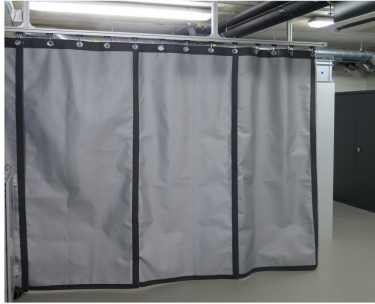

Laser safety curtain SHELTER-Light

Article number: BC3F1P011201
GTIN: 4050369018280
Unit: piece
Weight incl. packaging: 4,90 kg
Weight excl. packaging: 1,80 kg

Highlights

The single-layer laser safety curtain BC3.F1P01.1201 with (W x H) 900 x 2000 mm can be hung up via an eyelet tape on the top side. A Velcro/fluff tape is sewn on to connect several panels. The curtain is certified according to EN12254.

COLOUR:	silver grey
PROTECTION RANGE:	Infrared near infrared ultraviolet visible
PROTECTION CLASS / NORM:	EN 12254
PROPERTIES:	single-sided usable

WAVELENGTH	OD	OPERATING MODE / TESTED PROTECTION LEVEL
180 - 315	(OD5+)	180-315 D AB5 + IR AB3 + M AB5Y
>315 - 1050	(OD5+)	>315-1050 DIRM AB5
>1050 - 1400	(OD5+)	>1050-1400 DIRM AB5
>1400 - 20000	(OD3+)	>1400-20000 DI AB3 + R AB3Y + M AB4